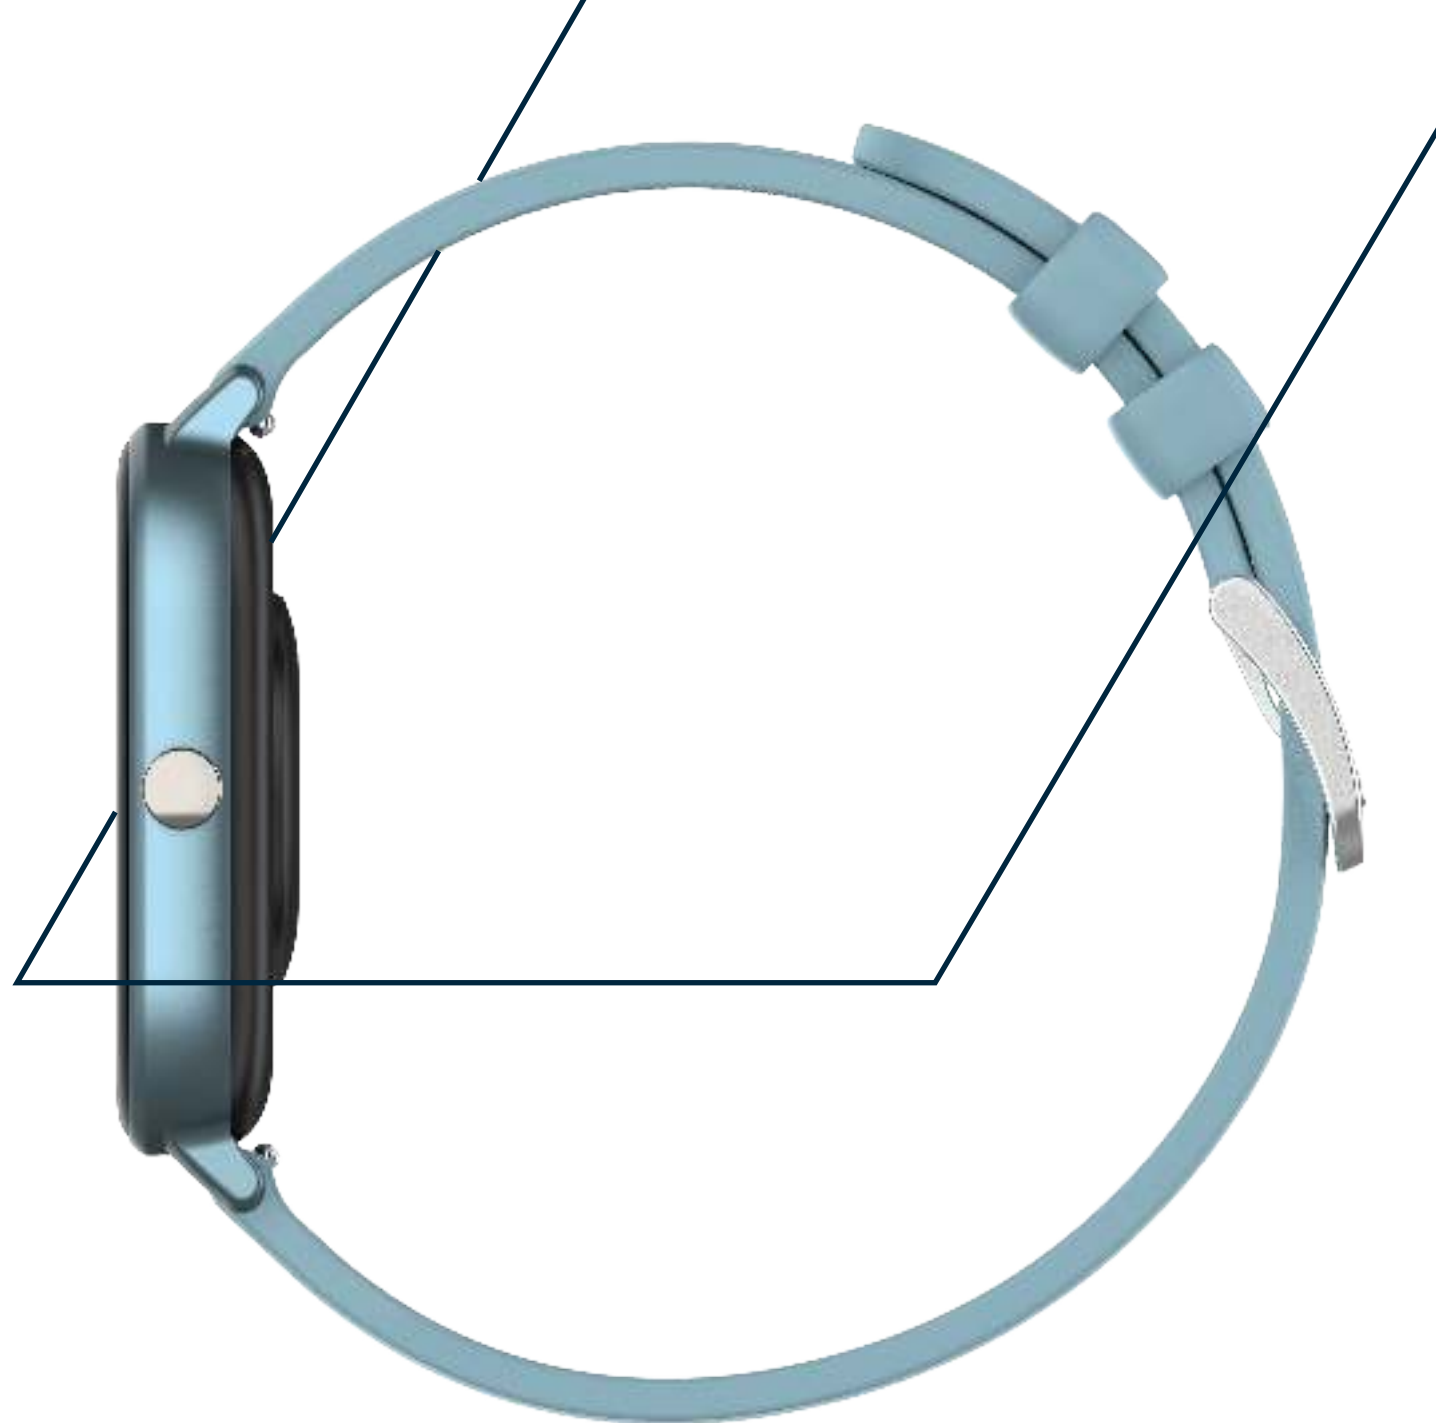

Materials and dimensions

Material: metal case, polyurethane strap

Dimensions: 42mm x 37mm x 10mm

Water resistance: IP67 waterproof

Screen Size: 1.3"

Weight: 40 g

Technical specifications

LCD color screen

Screen Resolution: 240x240

Touch button

Battery capacity: 170mAh

Chipset: NRF52832

64KB RAM 512KB ROM

Bluetooth: BT4.2

Standby time: up to 20 days

Active work: up to 5 days

Support iOS 10.0+ Android 5.0+

Sports

Walking

Running

Cycling

Skipping

Badminton

Basketball

Football

Sensors

Heart rate monitor

Accelerometer

spO2 oxygen