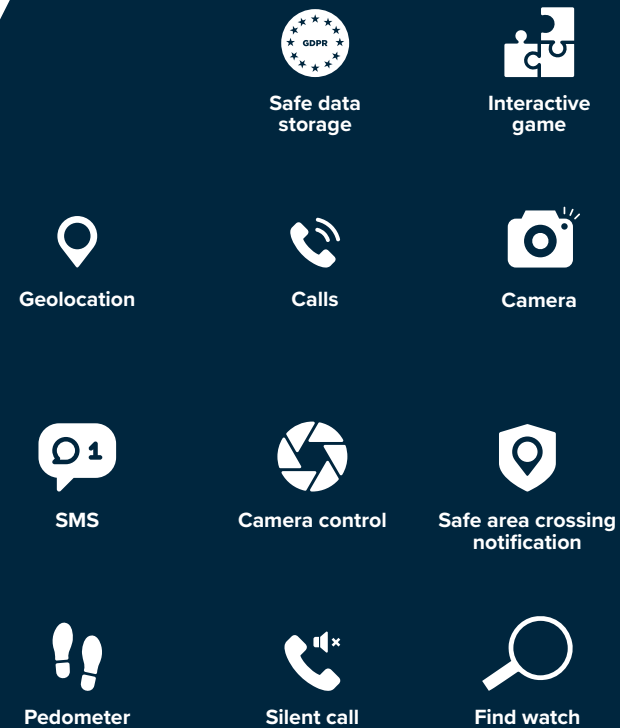

**KIDS
SMARTWATCH
SANDY KW-34**

Kids watch

«Sandy» KW-34

This watch features all functions needed to watch after your child - location tracking, emergency calls, SOS button and more. Insert a 2G mobile SIM card into the watch, and start getting information about the exact location of your child on your smartphone using the Canyon Life app. Due to the GPS sensor, you can track your child's location with an accuracy of up to 5 meters. New algorithms will save battery power up to 4 days on a single charge. In addition, the watch is equipped with such important functions as the SOS button, two-way calls, silent calling, pedometer, camera, and a game. The best solution for your child's safety at school, during outdoor activities and walks!

GPS+LBS
positioning

Interactive
games

Safe area zone

GDPR compliance

CNE-KW34PP
CNE-KW34BL

EAN: 5291485008000
EAN: 5291485008017

KEY FEATURES

- GPS and LBS positioning
- Two-way phone calls
- SOS button
- Location tracking for parents
- "Safe area" geofencing setting
- Pedometer
- High standards of data protection GDPR
- Alarm clock, flashlight, photo camera, game
- Android 7.0 and later (smartphones with Google Play services support), iOS 13.0 and later