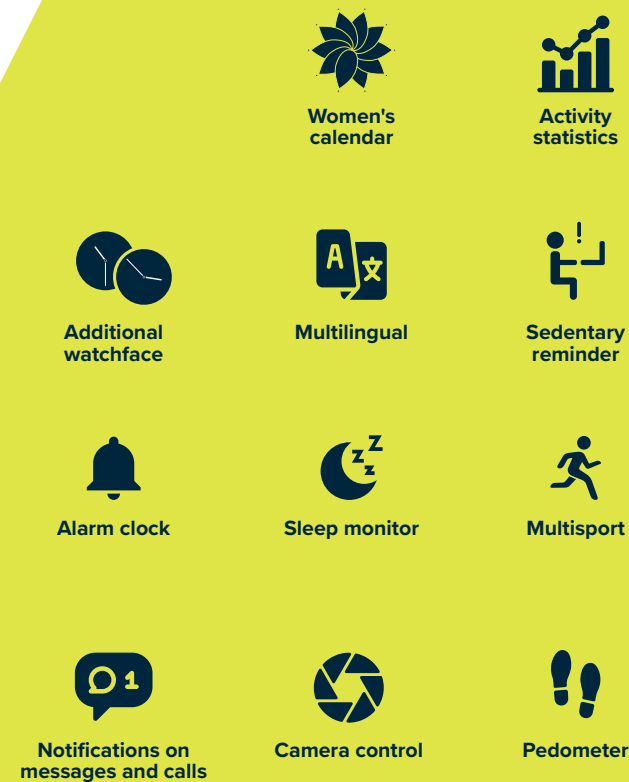

KEY FEATURES

- Full touch screen
- Durable metal watch case
- IP67 waterproof (short-term immersion in water for up to 1m deep)
- Touch control button
- Compatible with iOS and Android OS
- Weather information
- Optimization for the most popular sports
- Remote camera control
- Music control
- USB charger
- Android 7.0 and later (smartphones with BT 4.0+ and Google Play services support, Android GO has no notifications support), iOS 13.0 and later