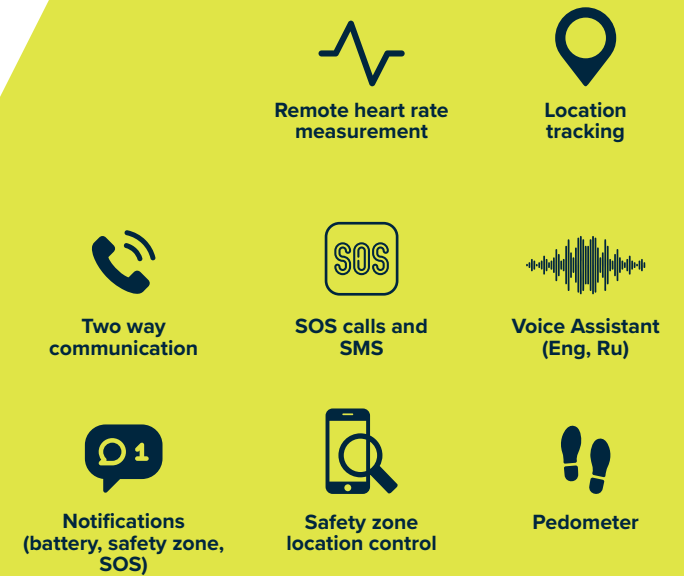

SMARTBAND FOR SENIORS ST-01

ST-01

Smart Band For Seniors With SOS function

A reliable assistant for anyone who looks after elderly relatives and cares about their health! This smart band will help you to monitor their location and check their heart rate. It offers convenient telephone communication at the touch of a button, which is simple for a person at any age. The owner of the band can easily send you voice messages. Besides, you can turn on several notifications, such as crossing a security zone, lack of pulse data or low battery. You can set an alarm, and use callback and listening modes. Discreet control and care for your loved ones made simple and convenient!

Remote heart rate
measurement

Location tracking

SOS calls and SMS

Voice Assistant (Eng, Ru)

CNE-ST01BB

EAN: 5291485006556

KEY FEATURES

- Location tracking with GPS / LBS / Wi-Fi
- SOS button (telephone connection)
- Two-way telephone communication
- Voice chat
- IP67 waterproof
- Voice assistant
- Handsfree function
- Heart rate monitor (with data transfer)
- Pedometer
- Economical energy consumption
- Hypoallergenic strap
- Android 7.0 and later (smartphones with Google Play services support), iOS 13.0 and later