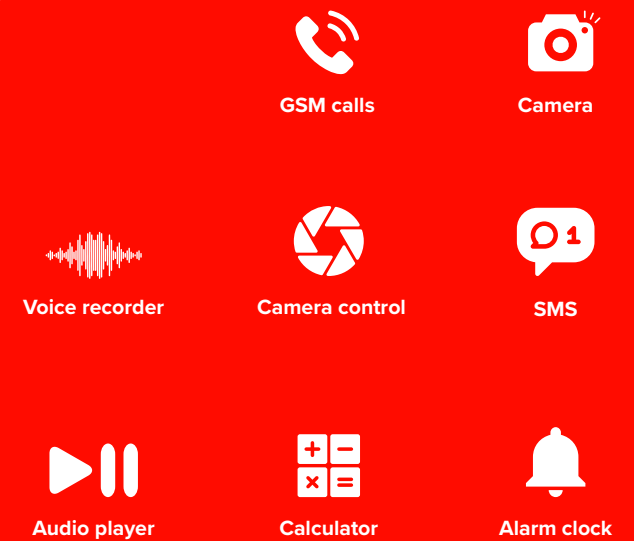

Two-way
phone calls

Voice recorder

Micro SD
card slot

CNE-KW31RR
CNE-KW31YB
CNE-KW31BB

Violet Pink
Yellow Gray
Gray

EAN: 5291485007966
EAN: 5291485007973
EAN: 5291485007980

KEY FEATURES

- Easy to use
- Doesn't require a smartphone
- Supports microSD card up to 32 gigabytes
- GSM phone communication of 2G standard
- Built-in music player and voice recorder
- 0.3-megapixel camera
- Calculator, alarm clock, calendar, stopwatch
- 7 educational games
- Child-friendly interface and design